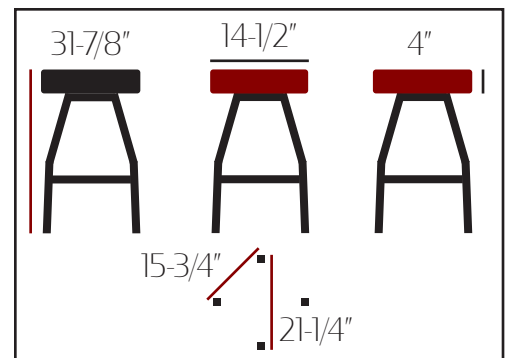

STANDARD BUTTON TOP BARSTOOL WITH CLEAR COAT SWIVEL FRAME:
SL2132-CCS

Black
SL2132-CCS-BLK

Buckskin
SL2132-CCS-BUC

Wine
SL2132-CCS-WINE

Red
SL2132-CCS-RED

Espresso
SL2132-CCS-ESP

- Premium clear coat frame with matching rung
- Heavy-duty flat swivel attached to frame
- Non-marring poly glides
- Quality fabric backed commercial grade vinyl
- Available vinyl colors: Black, Buckskin, Wine, Red & Espresso
- Button top seat ships unattached - simple seat attachment is required
- Barstool weight: 20 lbs.

You may also like Oak Street Manufacturing's other Button Top Barstool Options:

XL Button Top with Clear Black Swivel Frame
SL3132-CCS

Button Top with Gloss Black Square Frame
SL2135

XL Button Top with Gloss Black Square Frame
SL3135