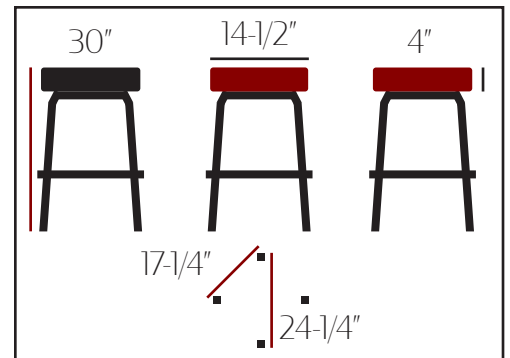

STANDARD BUTTON TOP BARSTOOL WITH GLOSS BLACK SQUARE SWIVEL FRAME:  
SL2135

*Black*  
SL2135-BLK

*Buckskin*  
SL2135-BUC

*Wine*  
SL2135-WINE

*Red*  
SL2135-RED

*Espresso*  
SL2135-ESP

- Gloss black square frame with chrome rung
- Heavy-duty flat swivel attached to frame
- Non-marring poly glides
- Quality fabric backed commercial grade vinyl
- Available vinyl colors: Black, Buckskin, Wine, Red & Espresso
- Button top seat ships unattached - simple seat attachment is required
- Barstool weight: 20 lbs.