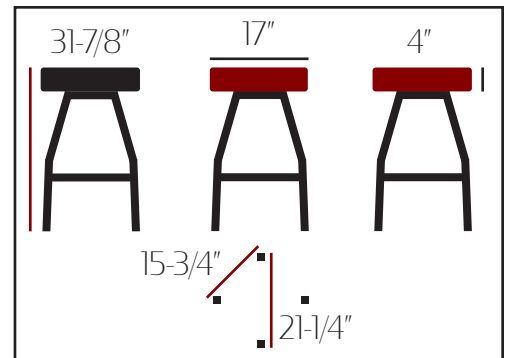

**XL BUTTON TOP BARSTOOL WITH BLACK POWDER COAT SWIVEL FRAME:
SL3132**

Black
SL3132-BLK

Wine
SL3132-WINE

Red
SL3132-RED

Espresso
SL3132-ESP

- Premium black powder coat frame with matching rung
- Heavy-duty flat swivel attached to frame
- Non-marring poly glides
- Quality fabric backed commercial grade vinyl
- Available vinyl colors: Black, Wine, Red & Espresso
- Button top seat ships unattached - simple seat attachment is required
- Barstool weight: 20 lbs.