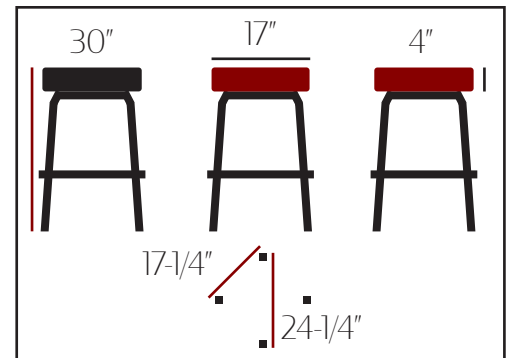

**XL BUTTON TOP BARSTOOL WITH GLOSS BLACK SQUARE SWIVEL FRAME:
SL3135**

Black
SL3135-BLK

Wine
SL3135-WINE

Red
SL3135-RED

Espresso
SL3135-ESP

- Gloss black square frame with chrome rung
- Heavy-duty flat swivel attached to frame
- Non-marring poly glides
- Quality fabric backed commercial grade vinyl
- Available vinyl colors: Black, Wine, Red & Espresso
- Button top seat ships unattached - simple seat attachment is required
- Barstool weight: 20 lbs.