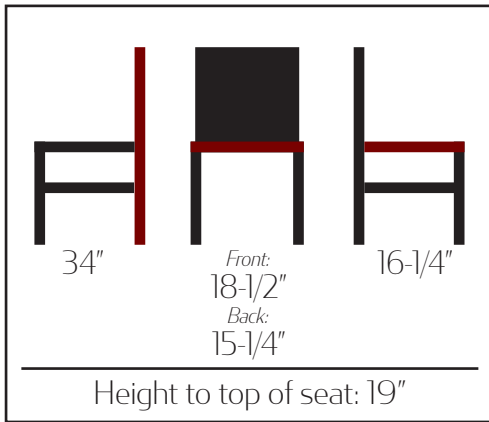

## UPTOWN SERIES RESTAURANT SEATING

**Uptown Chair**  
CM-6037

**Uptown Barstool**  
BM-6037

- Metal frame with faux walnut wood grain finish
- Fully upholstered black seat & back
- Standard leg supports
- Ships assembled
- Frame load capacity: 300 lbs

- Dining Chair weight: 19 lbs | Barstool weight: 24 lbs
- Indoor use only
- Stackable: No
- F.O.B. IA, NC & CA