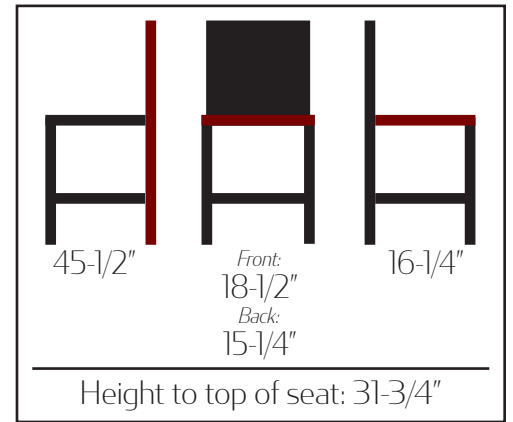

## UPTOWN SERIES RESTAURANT SEATING

**Uptown Chair**  
CM-6037

**Uptown Barstool**  
BM-6037

- Metal frame with faux walnut wood grain finish
- Fully upholstered black seat & back
- Standard leg supports
- Ships assembled
- Frame load capacity: 300 lbs

- Dining Chair weight: 19 lbs | Barstool weight: 24 lbs
- Indoor use only
- Stackable: No
- F.O.B. IA, NC & CA