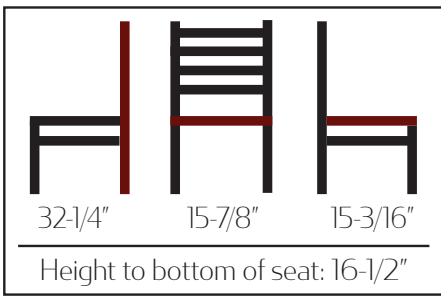

Red Vinyl Seat  
BM-234W-DW-RED

Wine Vinyl Seat  
BM-234W-DW-WINE

Vinyl seat: 16-1/2" D x 17-3/8" W x 2-1/2" H      Wood seat: 16-5/8" D x 17-1/4" W x 11/16" H

- Metal frame with wood grain look available in Driftwood finish
- 100% welded, 1.2 mm steel frame, 1-1/4" tubing
- Standard leg supports
- Non-marring nylon glides
- Available with any in-house vinyl or wood seat options
- Seat ships unattached - simple seat attachment required
- Dining chair weight: 15 lbs | Barstool weight: 20 lbs
- Stackable: No