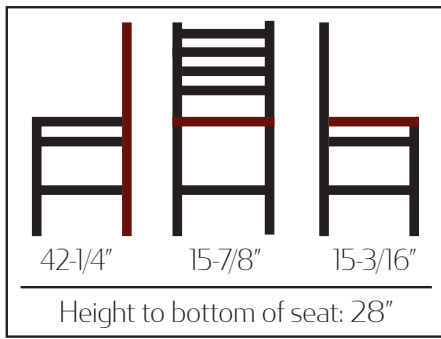

Red Vinyl Seat  
BM-234W-DW-RED

Wine Vinyl Seat  
BM-234W-DW-WINE

Vinyl seat: 16-1/2" D x 17-3/8" W x 2-1/2" H      Wood seat: 16-5/8" D x 17-1/4" W x 11/16" H

- Metal frame with wood grain look available in Driftwood finish
- 100% welded, 1.2 mm steel frame, 1-1/4" tubing
- Standard leg supports
- Non-marring nylon glides
- Available with any in-house vinyl or wood seat options
- Seat ships unattached - simple seat attachment required
- Dining chair weight: 15 lbs | Barstool weight: 20 lbs
- Stackable: No