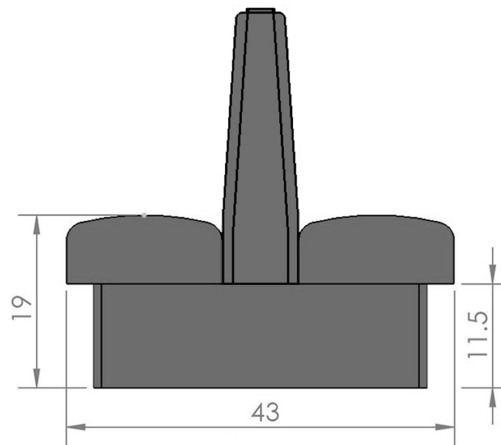

## READY TO SHIP (RTS) WALDORF VINYL/UPHOLSTERED BOOTHS

- Stocked in our oxen brown in-house vinyl in 48" x 42" singles & doubles. Other sizes and colors available made-to-order.
- Welled vinyl top/side cap construction with vertical channel back.
- Fully sculpted, springless seat - no springs to break, sag or squeak.
- Seats are reversible & removable.
- Both ends are finished for endless reconfiguration possibilities.
- Seat backs are screwed, not glued or stapled, to base - providing added strength.
- One step black vinyl toe kick glued with forEVA glue process with poly protective corners for long term wearability.