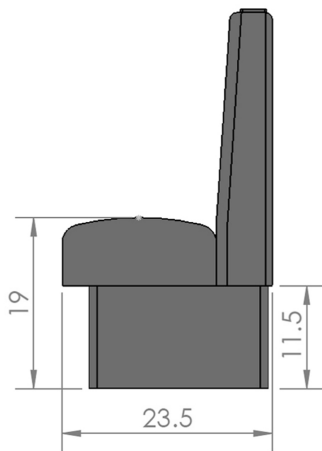

## READY TO SHIP (RTS) WALDORF VINYL/UPHOLSTERED BOOTHS

- Stocked in our oxen brown in-house vinyl in 48" x 42" singles & doubles. Other sizes and colors available made-to-order.
- Welled vinyl top/side cap construction with vertical channel back.
- Fully sculpted, springless seat - no springs to break, sag or squeak.
- Seats are reversible & removable.
- Both ends are finished for endless reconfiguration possibilities.
- Seat backs are screwed, not glued or stapled, to base - providing added strength.
- One step black vinyl toe kick glued with forEVA glue process with poly protective corners for long term wearability.