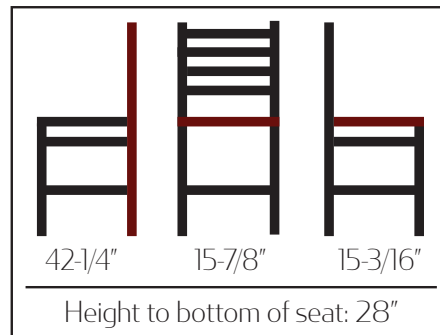

Wine Vinyl Seat
BM-234W-DW-WINE

Vinyl seat: 16-1/2" D x 17-3/8" W x 2-1/2" H

- Metal frame with wood grain look available in Driftwood finish
- 100% welded, 1.2 mm steel frame, 1-1/4" tubing
- Standard leg supports
- Non-marring nylon glides
- Available with any in-house vinyl seat options
- Seat ships unattached - simple seat attachment required
- Dining chair weight: 15 lbs | Barstool weight: 20 lbs
- Stackable: No