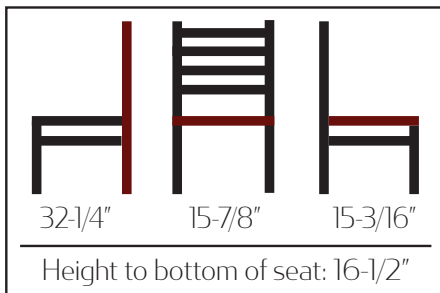

Wine Vinyl Seat
BM-234W-DW-WINE

Vinyl seat: 16-1/2" D x 17-3/8" W x 2-1/2" H

- Metal frame with wood grain look available in Driftwood finish
- 100% welded, 1.2 mm steel frame, 1-1/4" tubing
- Standard leg supports
- Non-marring nylon glides
- Available with any in-house vinyl seat options
- Seat ships unattached - simple seat attachment required
- Dining chair weight: 15 lbs | Barstool weight: 20 lbs
- Stackable: No