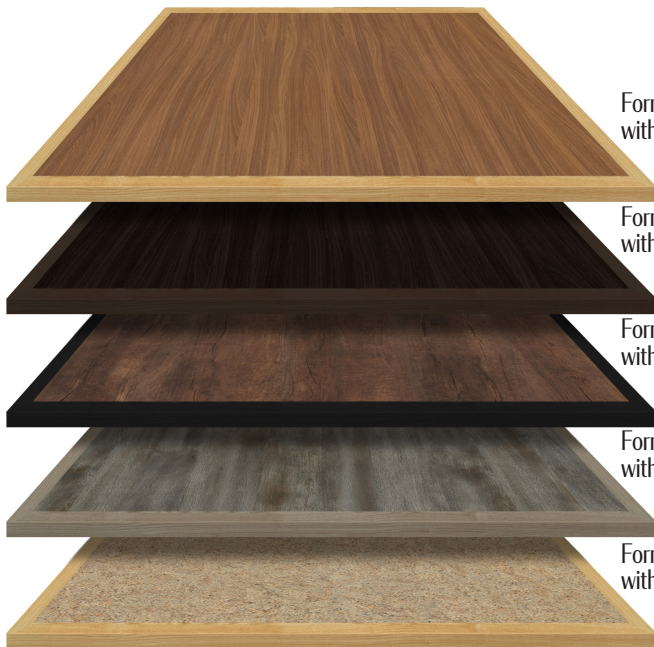

## INLAY WOOD EDGE TABLE TOPS

- 1-1/4" thick, 45 lb. industrial-grade particle board core
- Edged with 1-1/2" oak or maple wood stained in choice of in-house stain or color
- Durable laminate top (customer's choice) - List Pricing based of standard Tier 1 laminates
- Edge profile options: bullnose, waterfall or eased
- For indoor use only
- Custom & non-stock sizes available for an upcharge
- All tops are boxed separately

**NOTE: Maximum size for Pinnacle laminates is 48" without splicing.**

Proudly Manufactured

in the USA

Formica 8846-58 Oiled Legno TIER 1  
with Clear Coat edge finish

Formica 8848-58 Blackened Legno TIER 1  
with Boardwalk edge stain

Formica 9484-58 Oxidized Beamwood TIER 1  
with Black edge stain

Formica 9524-58 Umbra Oak TIER 1  
with Storm Gray edge stain

Formica 6227-58 Amber Kashmir TIER 1  
with Clear Coat edge finish

Formica 5880-58 Earthen Warp MTO TIER 1  
with American Walnut edge stain