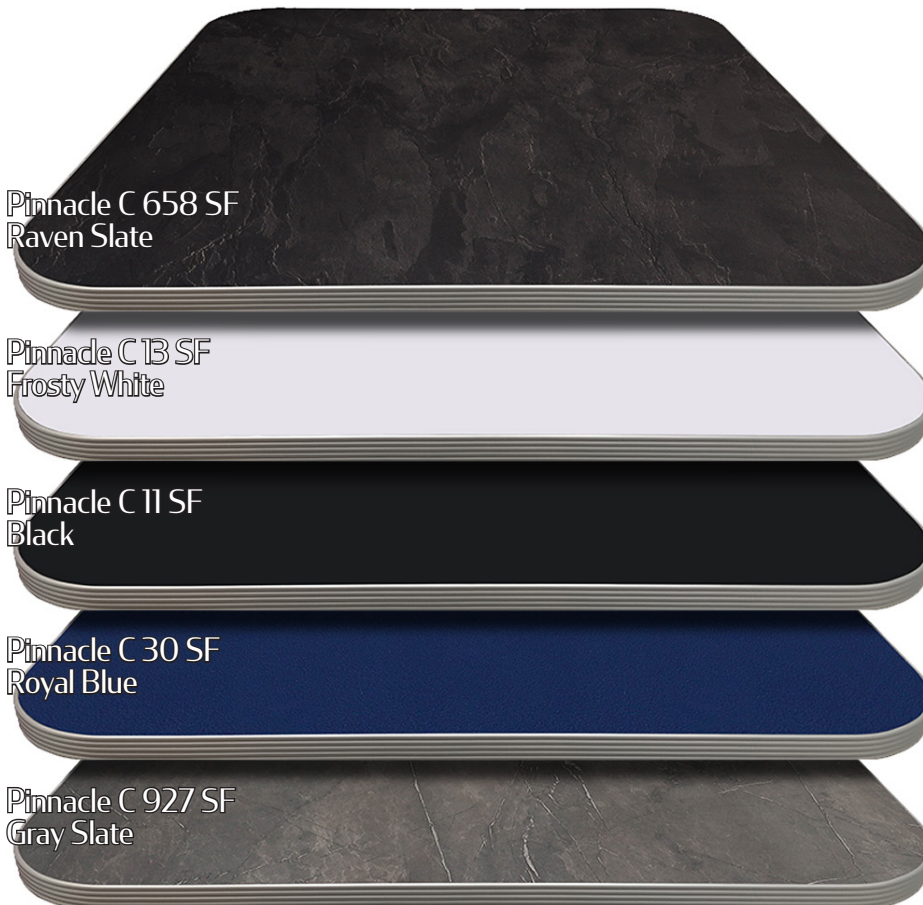

255 Welter Drive
Monticello, IA 52310

P: 877.465.4344
F: 877.465.4042
www.oakstreetmfg.com

RETRO T-MOLD EDGE TABLE TOPS

- 1-1/4" thick, 45 lb industrial grade particle board core with high pressure laminate from Pinnacle, Formica or Wilsonart
- 3" radius corners standard
- Edged with high quality rubber rippled t-mold with metallic silver finish
- For indoor use only
- F.O.B. Monticello, IA
- Non-stock sizes carry per size setup fee
- Table tops over 48" subject to an oversized pallet fee per pallet

PINNACLE
DECORATIVE LAMINATES

NOTE: Maximum size for Pinnacle laminates is 48" without splicing.

Wilsonart

Pinnacle C 658 SF
Raven Slate

Pinnacle C 13 SF
Frosty White

Pinnacle C 11 SF
Black

Pinnacle C 30 SF
Royal Blue

Pinnacle C 927 SF
Gray Slate

Table Size	Part Number	Approx. Table Top Weight
24" x 24"	RT2424	23 lbs
24" x 30"	RT2430	28 lbs
24" x 42"	RT2442	40 lbs
24" x 48"	RT2448	45 lbs
24" x 60"	RT2460	56 lbs
24" x 72"	RT2472	68 lbs
24" x 96"	RT2496	90 lbs
30" x 30"	RT3030	35 lbs
30" x 42"	RT3042	49 lbs
30" x 48"	RT3048	56 lbs
30" x 48" Booth	RT3048-BOOTH	55 lbs
30" x 60"	RT3060	70 lbs
30" x 72"	RT3072	84 lbs
30" x 96"	RT3096	112 lbs
36" x 36"	RT3636	51 lbs
36" x 48"	RT3648	68 lbs
36" x 60"	RT3660	84 lbs
36" x 72"	RT3672	101 lbs
42" x 42"	RT4242	69 lbs
48" x 48"	RT4848	90 lbs
24" Round	RT24R	18 lbs
30" Round	RT30R	28 lbs
36" Round	RT36R	40 lbs
42" Round	RT42R	54 lbs
48" Round	RT48R	71 lbs
60" Round	RT60R	110 lbs