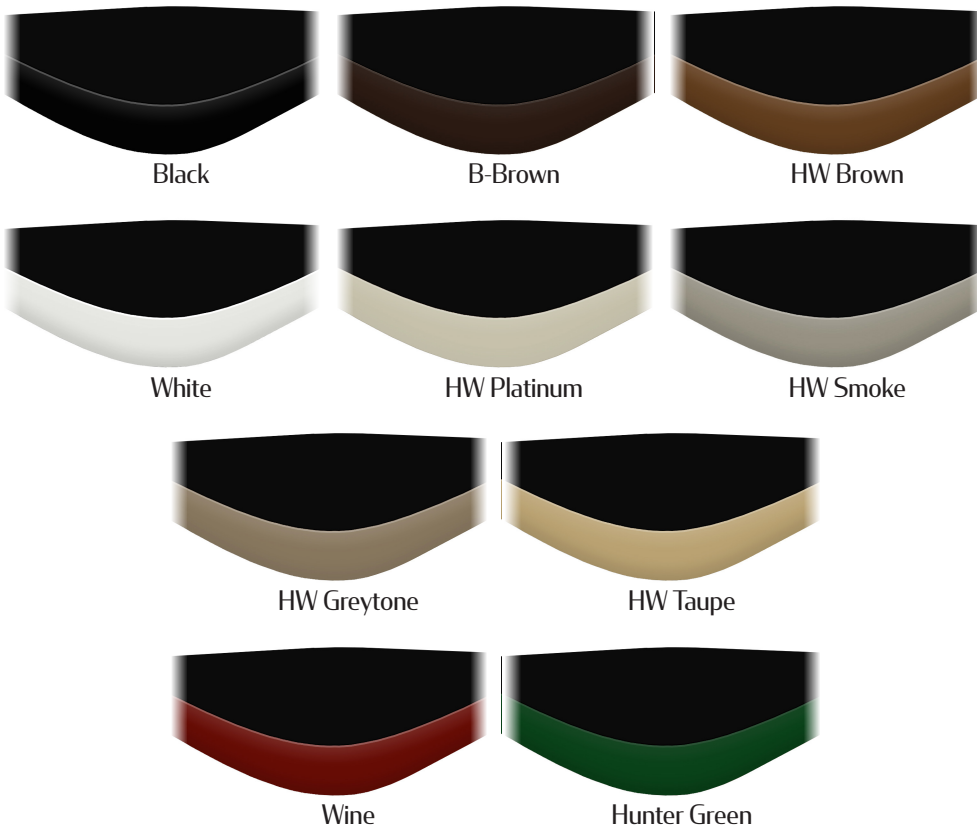

## T-MOLD EDGE TABLE TOPS

- 1-1/4" thick, 45 lb industrial grade particle board core with high pressure laminate from Pinnacle, Formica or Wilsonart
- 3" radius corners standard
- Edged with high quality rubber t-mold in choice of in-stock colors:
  - HW Greystone
  - HW Platinum
  - B-Brown
  - HW Brown
  - White
  - Hunter Green
  - HW Taupe
  - HW Smoke
  - Black
  - Wine
- For indoor use only
- F.O.B. Monticello, IA
- Non-stock sizes carry per size setup fee
- Table tops over 48" subject to an oversized pallet fee per pallet

**PINNACLE**  
DECORATIVE LAMINATES

**NOTE: Maximum size for Pinnacle laminates is 48" without splicing.**

Table Size	Part Number	Approx. Table Top Weight
24" x 24"	CTM2424	23 lbs
24" x 30"	CTM2430	28 lbs
24" x 42"	CTM2442	40 lbs
24" x 48"	CTM2448	45 lbs
24" x 60"	CTM2460	56 lbs
24" x 72"	CTM2472	68 lbs
24" x 96"	CTM2496	90 lbs
30" x 30"	CTM3030	35 lbs
30" x 42"	CTM3042	49 lbs
30" x 48"	CTM3048	56 lbs
30" x 48" Booth	CTM3048-BOOTH	55 lbs
30" x 60"	CTM3060	70 lbs
30" x 72"	CTM3072	84 lbs
30" x 96"	CTM3096	112 lbs
36" x 36"	CTM3636	51 lbs
36" x 48"	CTM3648	68 lbs
36" x 60"	CTM3660	84 lbs
36" x 72"	CTM3672	101 lbs
42" x 42"	CTM4242	69 lbs
48" x 48"	CTM4848	90 lbs
24" Round	CTM24R	18 lbs
30" Round	CTM30R	28 lbs
36" Round	CTM36R	40 lbs
42" Round	CTM42R	54 lbs
48" Round	CTM48R	71 lbs
60" Round	CTM60R	110 lbs