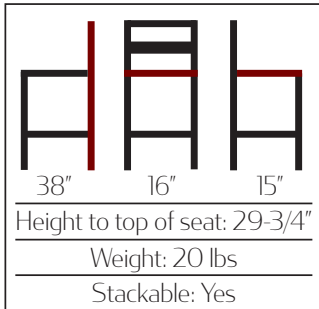

OAK STREET
MANUFACTURING

SUPERIOR RESTAURANT FURNISHINGS

255 Welter Drive
Monticello, IA 52310

P: 877.465.4344
F: 877.465.4042
www.oakstreetmfg.com

BOARDWALK SERIES OUTDOOR FURNITURE

DESCRIPTION	PART #	WEIGHT (in lbs)
Boardwalk Chair	OD-CM-6079	16
Boardwalk Barstool	OD-BM-6079	20
24" x 30" Standard Height Table	OB2430-STD	54
24" x 30" Bar Height Table	OB2430-BAR	88
30" x 30" Standard Height Table	OB3030-STD	55
30" x 30" Bar Height Table	OB3030-BAR	91
30" x 48" Standard Height Table	OB3048-STD	70
30" x 48" Bar Height Table	OB3048-BAR	101
36" x 36" Standard Height Table	OB3636-STD	65
36" x 36" Bar Height Table	OB3636-BAR	96
30" Round Standard Height Table	OB30R-STD	50
30" Round Bar Height Table	OB30R-BAR	91
36" Round Standard Height Table	OB36R-STD	60
36" Round Bar Height Table	OB36R-BAR	96