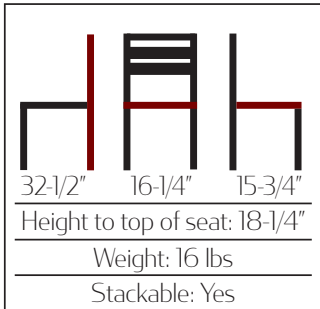

OAK STREET
MANUFACTURING

SUPERIOR RESTAURANT FURNISHINGS

255 Welter Drive
Monticello, IA 52310

P: 877.465.4344
F: 877.465.4042
www.oakstreetmfg.com

BOARDWALK SERIES OUTDOOR FURNITURE

DESCRIPTION	PART #	WEIGHT (in lbs)
Boardwalk Chair	OD-CM-6079	16
Boardwalk Barstool	OD-BM-6079	20
24" x 30" Standard Height Table	OB2430-STD	54
24" x 30" Bar Height Table	OB2430-BAR	88
30" x 30" Standard Height Table	OB3030-STD	55
30" x 30" Bar Height Table	OB3030-BAR	91
30" x 48" Standard Height Table	OB3048-STD	70
30" x 48" Bar Height Table	OB3048-BAR	101
36" x 36" Standard Height Table	OB3636-STD	65
36" x 36" Bar Height Table	OB3636-BAR	96
30" Round Standard Height Table	OB30R-STD	50
30" Round Bar Height Table	OB30R-BAR	91
36" Round Standard Height Table	OB36R-STD	60
36" Round Bar Height Table	OB36R-BAR	96