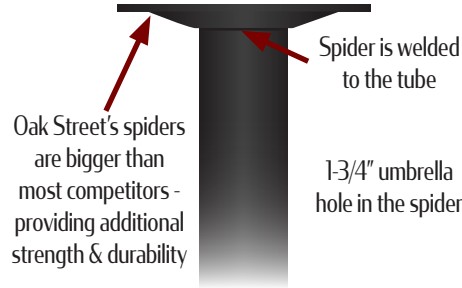

SPIDER / TUBE TOP (SIDE)