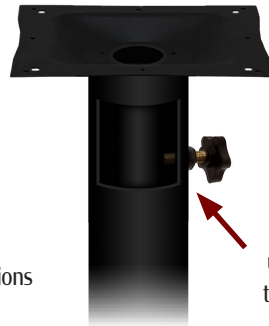

BASE (TOP)

Stamped Steel base - most competitors use cast iron bases, which is a soft & brittle metal.

BASE (BOTTOM)

Welded glide tabs with hollow back - not possible with cast iron bases - drastically reduce the chances of having a bad tab for glides.

- Specially coated (DURAFINISH) to withstand outdoor conditions
- Constructed of black stamped steel for unparalleled strength & stability - will not fracture under heavier weights like cast iron bases
- Easy two-piece construction for quick assembly
- Includes non-marring adjustable levelers
- Spider attaches to tabletop with (8) 3/4" - #10 screws
- Recommended to use 1 size larger base for bar height applications
- Compatible with 3" or 4" standard height or bar height tubes
- NOT suitable for oceanside or poolside applications.

Inner steel tube and tension bolt located underneath the spider to stabilize umbrellas in outdoor conditions.

BASE SIZE	PART #	WEIGHT	LOCATION
18" Disc	OD-SSB18DISC	21 lbs	IA, NC
22" Disc	OD-SSB22DISC	32 lbs	IA, NC
30" Disc	OD-SSB30DISC	57 lbs	IA, NC