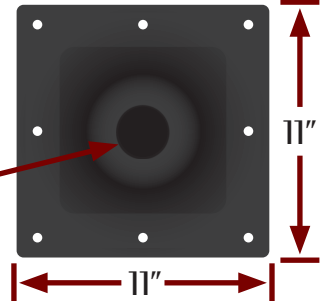

SPIDER (TOP)