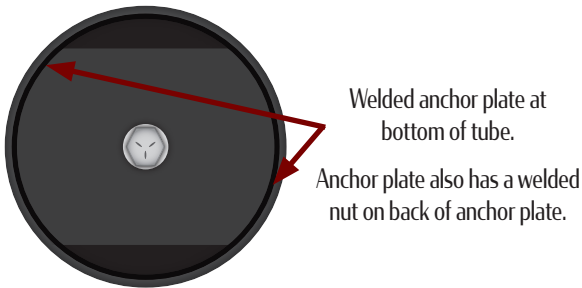

DURAFINISH OUTDOOR STAMPED STEEL DISC BASES

TUBE BOTTOM (BOTTOM)