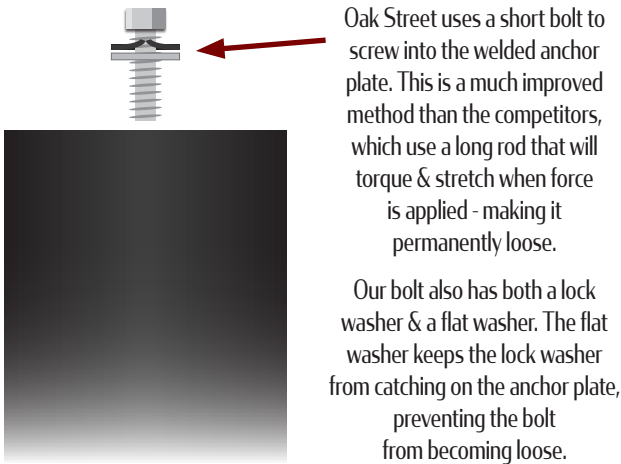

BASE (TOP)

Stamped Steel base - most competitors use cast iron bases, which is a soft & brittle metal.

BASE (BOTTOM)

Welded glide tabs with hollow back - not possible with cast iron bases - drastically reduce the chances of having a bad tab for glides.

- Specially coated (DURAFINISH) to withstand outdoor conditions
- Constructed of black stamped steel for unparalleled strength & stability - will not fracture under heavier weights like cast iron bases
- Easy two-piece construction for quick assembly
- Includes non-marring adjustable levelers
- Spider attaches to tabletop with (8) 3/4" - #10 screws
- Recommended to use 1 size larger base for bar height applications
- Compatible with 3" or 4" standard height or bar height tubes
- NOT suitable for oceanside or poolside applications.