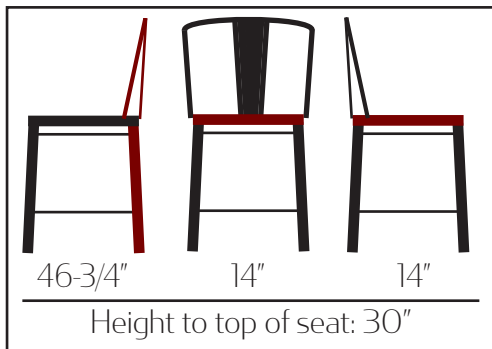

255 Welter Drive
Monticello, IA 52310

P: 877.465.4344
F: 877.465.4042
www.oakstreetmfg.com

SMOKESTACK INDOOR/OUTDOOR BARSTOOL: OD-BM-0001

- Perfect for indoor or outdoor use!
- 1.2mm pressed steel tubular construction
- Available in Distressed White (WHT), Black (BLK) or Silver (SLV) finishes
- Also available with INDOOR ONLY Clear Coat solid wood seat
- Seat back ships unattached from frame - simple back attachment required
- NOT suitable for oceanside or poolside applications.
- Non-marring poly glides
- Barstool weight: 15 lbs
- Stackable: No
- Freight class: 250

Silver
(-SLV)

Additional SMOKESTACK options: