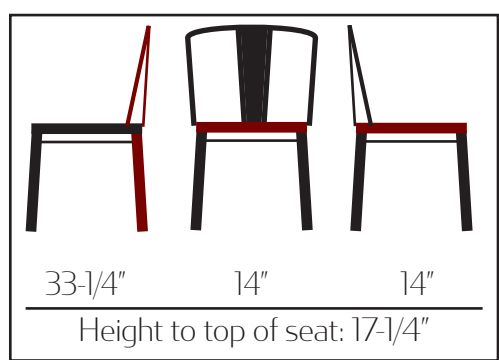

- Perfect for indoor or outdoor use!
- 1.2mm pressed steel tubular construction
- Available in Distressed White (WHT), Black (BLK) or Silver (SLV) finishes
- Also available with INDOOR ONLY Clear Coat solid wood seat
- NOT suitable for oceanside or poolside applications.
- Chair ships assembled
- Non-marring poly glides
- Dining chair weight: 12 lbs
- Stackable: Yes
- Freight class: 250