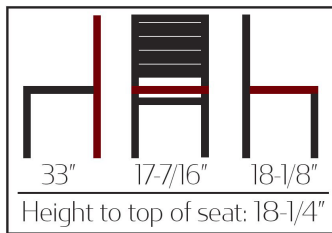

TEAK SERIES OUTDOOR FURNITURE

- Highly durable, weather-resistant, low-maintenance synthetic Teak plank - available in gray or brown
- Silver e-coated steel frame with exterior powder coating
- Table features a 1-piece upper steel frame for rigidity
- Table ships K.D.
- Chair ships assembled
- Non-marring nylon glides
- NOT suitable for oceanside or poolside applications

DESCRIPTION	PART NUMBER WITH GRAY SLATS	PART NUMBER WITH BROWN SLATS	WEIGHT
Outdoor Teak series Chair	OD-CM-TK-G	OD-CM-TK-B	16 lbs
24" x 30" Outdoor Teak series Table	OD-TK2430-G	OD-TK2430-B	33 lbs
30" x 30" Outdoor Teak series Table	OD-TK3030-G	OD-TK3030-B	36 lbs
30" x 48" Outdoor Teak series Table	OD-TK3048-G	OD-TK3048-B	47 lbs
36" x 36" Outdoor Teak series Table	OD-TK3636-G	OD-TK3636-B	44 lbs